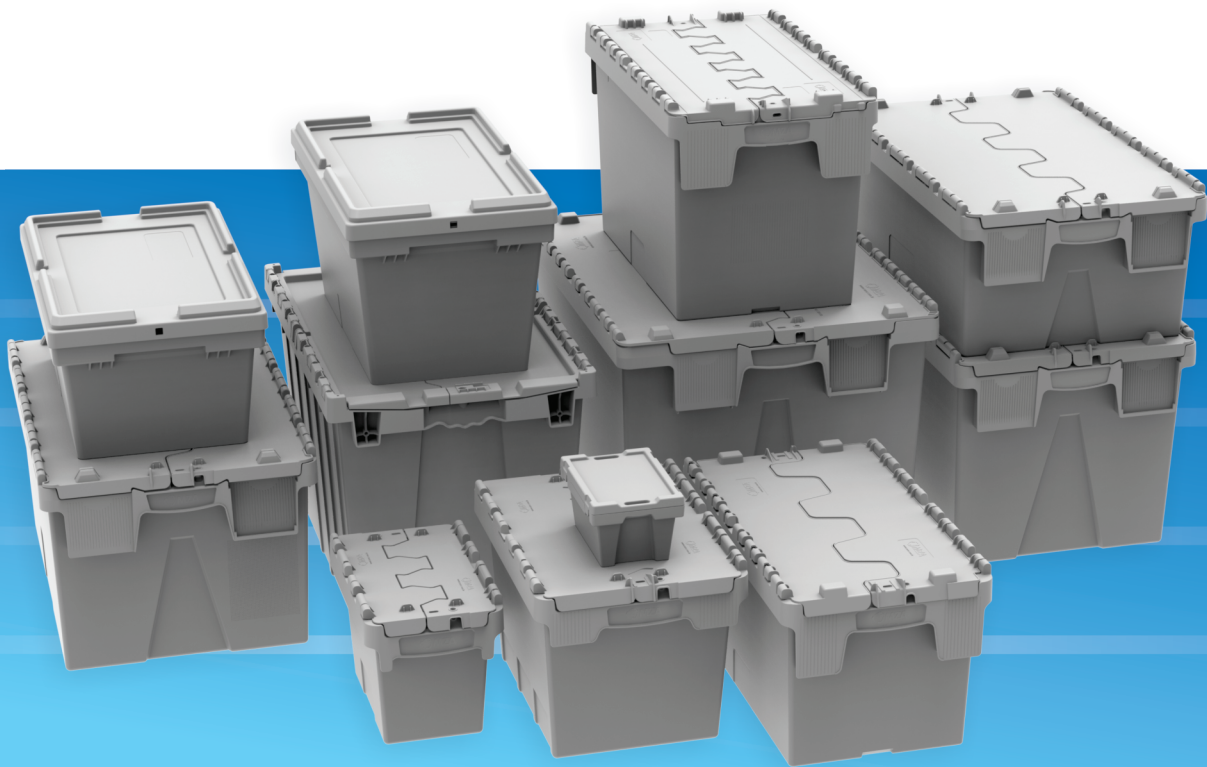

DIFFERENT VERSIONS

Recognized for its quality and practicality, the entire ARKA ALC product line also has versions in conductive material, non-toxic or resistant to impact, oil and temperature variations, according to your need and project.

ARKA ALC LINE	NOMINAL DIMENSIONS length x width x height (in)	EXTERNAL DIMENSIONS length x width x height (in)	INTERNAL DIMENSIONS TOP length x width (in)	INTERNAL DIMENSIONS BASE length x width (in)	USEFUL INTERNAL HEIGHT DIMENSIONS (in)	WEIGHT (lbs)	CAPACITY (ft³)	MATERIAL
2110	7,87x5,12x3,94	7,09x5,12x3,94	5,75x4,37	5,08x3,62	3,46	0,4	0,04	PP
3222	11,81x7,87x8,66	11,85x7,64x8,66	9,65x6,26	8,74x5,16	7,87	1,9	0,23	PP
4328	15,75x11,81x11,02	15,87x11,73x11,02	13,58x10,35	12,20x8,74	10,24	3,5	0,74	PP
5321	19,69x11,81x8,27	19,41x11,82x8,27	17,72x10,87	16,42x9,49	6,30	4,1	0,71	PP
5327	19,69x11,81x10,63	19,41x11,89x10,35	17,72x10,87	16,06x9,09	8,39	4,4	0,85	PP
5328	19,69x11,81x11,02	19,88x11,81x11,02	17,52x10,43	16,22x9,61	10,24	4,6	1,02	PP
5334	19,69x11,81x13,39	20,47x12,60x13,54	18,11x11,42	16,93x10,43	12,79	5,7	1,43	PP
6425	23,62x15,75x9,84	23,86x15,63x9,84	21,50x14,57	20,28x13,78	9,07	5,9	1,55	PP
6432	23,62x15,75x12,60	23,98x15,63x12,60	21,50x14,57	20,28x13,58	11,83	6,6	2,01	PP
6437	23,62x15,75x14,57	23,86x15,63x14,37	21,50x14,57	20,04x13,50	13,60	6,8	2,26	PP
6440	23,62x15,75x15,75	23,62x15,75x15,75	21,65x14,29	19,69x12,28	14,43	6,8	2,40	PP
6545	23,62x19,69x17,72	23,98x19,69x17,72	21,46x18,62	19,76x17,28	16,79	10,1	3,64	PP