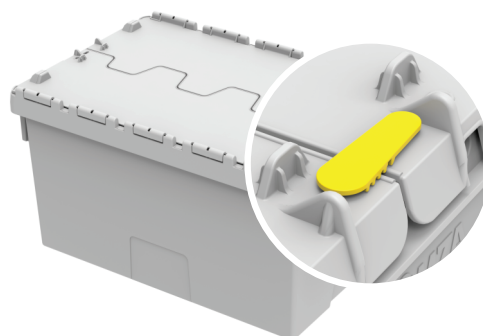

LINE

ARKA ALC

resistent - sustainable - intelligent

Developed to facilitate your business.

EASY STORAGE

Product storage and distribution are made simple by added lids and a high rate of space savings when empty (reverse logistics). Make your business easier.

IDEAL FOR REVERSE LOGISTICS

Intelligently developed and designed to improve the routine of different areas of activity, the ARKA ALC Line optimizes space by up to 70% in reverse logistics.

AUTOMATED SYSTEMS

As perfect distribution boxes for stand-alone systems, ARKAs allow the installation of barcodes/RFID to organize the entire operation in automated systems and dedicated places for retaining straps in automatic arching, facilitating the entire operation.