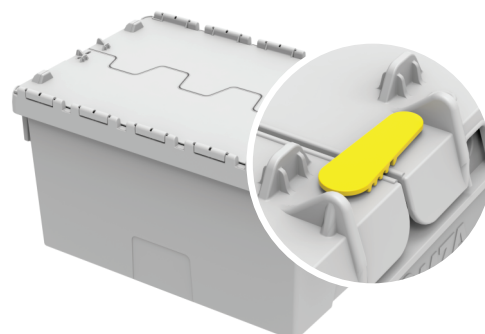

LINE

ARKA ALC

resistent - sustainable - intelligent

Developed to facilitate your business.

EASY STORAGE

Product storage and distribution are made simple by added lids and a high rate of space savings when empty (reverse logistics). Make your business easier.

AUTOMATED SYSTEMS

As perfect distribution boxes for stand-alone systems, ARKAs allow the installation of barcodes/RFID to organize the entire operation in automated systems and dedicated places for retaining straps in automatic arching, facilitating the entire operation.

IDEAL FOR REVERSE LOGISTICS

Intelligently developed and designed to improve the routine of different areas of activity, the ARKA ALC Line optimizes space by up to 70% in reverse logistics.

SECURITY SEAL