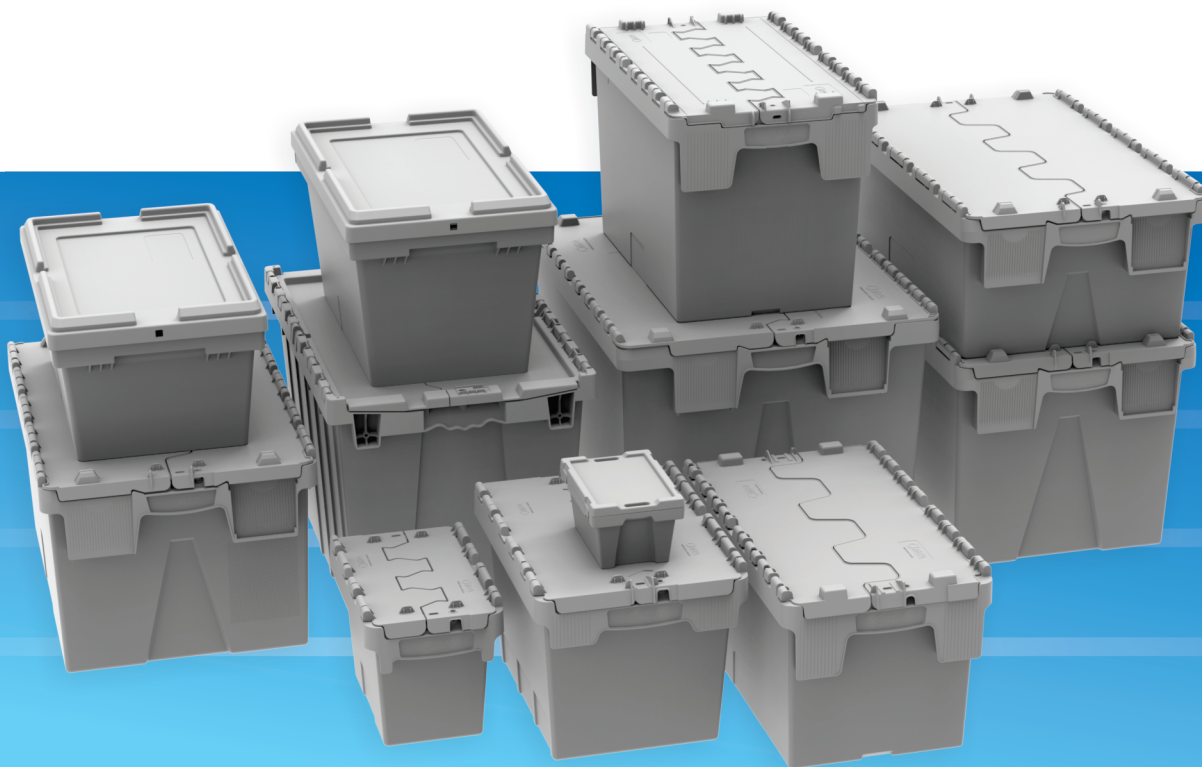

DIFFERENT VERSIONS

Recognized for its quality and practicality, the entire ARKA ALC product line also has versions in conductive material, non-toxic or resistant to impact, oil and temperature variations, according to your need and project.

ARKA ALC LINE	NOMINAL DIMENSIONS length x width x height (in)	EXTERNAL DIMENSIONS length x width x height (in)	INTERNAL DIMENSIONS TOP length x width (in)	INTERNAL DIMENSIONS BASE length x width (in)	USEFUL INTERNAL HEIGHT DIMENSIONS (in)	WEIGHT (lbs)	CAPACITY (ft³)	MATERIAL
2110	7,87x5,12x3,94	7,09x5,12x3,94	5,75x4,37	5,08x3,62	3,46	0,4	0,04	PP
3222	11,81x7,87x8,66	11,85x7,64x8,66	9,65x6,26	8,74x5,16	7,87	1,9	0,23	PP
4328	15,75x11,81x11,02	15,87x11,73x11,02	13,58x10,35	12,20x8,74	10,24	3,5	0,74	PP
5321	19,69x11,81x8,27	19,41x11,82x8,27	17,72x10,87	16,42x9,49	6,30	4,1	0,71	PP
5327	19,69x11,81x10,63	19,41x11,89x10,35	17,72x10,87	16,06x9,09	8,39	4,4	0,85	PP
5328	19,69x11,81x11,02	19,88x11,81x11,02	17,52x10,43	16,22x9,61	10,24	4,6	1,02	PP
5334	19,69x11,81x13,39	20,47x12,60x13,54	18,11x11,42	16,93x10,43	12,79	5,7	1,43	PP
6425	23,62x15,75x9,84	23,86x15,63x9,84	21,50x14,57	20,28x13,78	9,07	5,9	1,55	PP
6432	23,62x15,75x12,60	23,98x15,63x12,60	21,50x14,57	20,28x13,58	11,83	6,6	2,01	PP
6437	23,62x15,75x14,57	23,86x15,63x14,37	21,50x14,57	20,04x13,50	13,60	6,8	2,26	PP
6440	23,62x15,75x15,75	23,62x15,75x15,75	21,65x14,29	19,69x12,28	14,43	6,8	2,40	PP
6545	23,62x19,69x17,72	23,98x19,69x17,72	21,46x18,62	19,76x17,28	16,79	10,1	3,64	PP